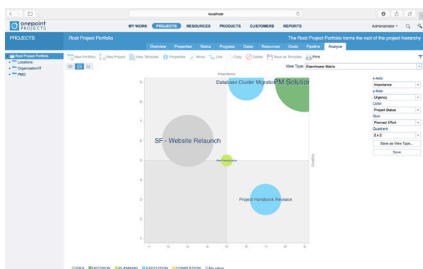

# PORTFOLIO ANALYSIS OPTION

Integrated Project Portfolio Analysis & Prioritization

ONEPOINT's Portfolio Analysis Option integrates strategic portfolio analysis and project prioritization deeply within its multi-project and resource management data model. Rating projects using both top-down and bottom-up criteria linked to real-time project fields creates a new, dynamic and modern PPM approach.

**Ensure ongoing project alignment to strategic goals** with a holistic approach through fast access to clear portfolio visualizations based on centralized business criteria

**Better informed strategic project decision-making** based on unusual insights through unique, multidimensional portfolio visualizations and thus contributing to overall project portfolio success

**Monitor and optimize resource allocation** to important projects by leveraging the advantage of integrated top-down and bottom-up project portfolio management

**Increase product innovation and quality of deliverables** through easy capturing, rating, and prioritizing of project ideas and running projects

## FEATURES

- ✔ Support for both manually-rated (top-down) and dynamic real-time criteria (bottom-up) based on built-in project fields
- ✔ Optional, separate scoring models on portfolio levels (company vs. departments)
- ✔ Tabular portfolio visualization featuring sortable columns per criteria and weighted overall score based on current scoring model
- ✔ Highly dynamic and configurable bubble chart visualizations (x-axis, y-axis, bubble size and color)
- ✔ Unique dynamic project symbols visualizing up to twelve project dimensions simultaneously
- ✔ Project evaluation and portfolio analysis support for all kinds of projects (simple, traditional, agile, and Jira projects)