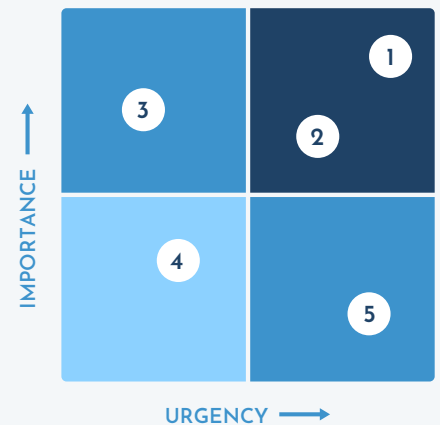

# PORTFOLIO ANALYSIS OPTION

Integrated Project Portfolio Analysis & Prioritization

ONEPOINT's Portfolio Analysis Option integrates strategic portfolio analysis and project prioritization deeply within its multi-project and resource management data model. Rating projects using both top-down and bottom-up criteria linked to real-time project fields creates a new, dynamic and modern PPM approach.

**Ensure ongoing project alignment to strategic goals** with a holistic approach through fast access to clear portfolio visualizations based on centralized business criteria

**Better informed strategic project decision-making** based on unusual insights through unique, multidimensional portfolio visualizations and thus contributing to overall project portfolio success

**Monitor and optimize resource allocation** to important projects by leveraging the advantage of integrated top-down and bottom-up project portfolio management

**Increase product innovation and quality of deliverables** through easy capturing, rating, and prioritizing of project ideas and running projects

## FEATURES

- ✔ Support for both manually-rated (top-down) and dynamic real-time criteria (bottom-up) based on built-in project fields
- ✔ Optional, separate scoring models on portfolio levels (company vs. departments)
- ✔ Tabular portfolio visualization featuring sortable columns per criteria and weighted overall score based on current scoring model
- ✔ Highly dynamic and configurable bubble chart visualizations (x-axis, y-axis, bubble size and color)
- ✔ Unique dynamic project symbols visualizing up to twelve project dimensions simultaneously
- ✔ Project evaluation and portfolio analysis support for all kinds of projects (simple, traditional, agile, and Jira projects)